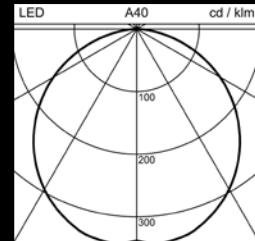

GIRO

Product range overview

Mounting type
Ceiling mounted or pendant
Luminous flux of luminaire
7'700 - 20'400 lm
Colour temperature
3'000 K, 4'000 K and Tunable White*
Colour rendering
Ra ≥80
Diameter
Ø 750, 1'200 and 1'500 mm
Colours
White, silver, black, unpolished or polished aluminium
Control system
DALI2 or MyLights Remote Casambi*

*For projects on request

For more information, please visit www.regent.ch/en/giro
#peoplelightourway