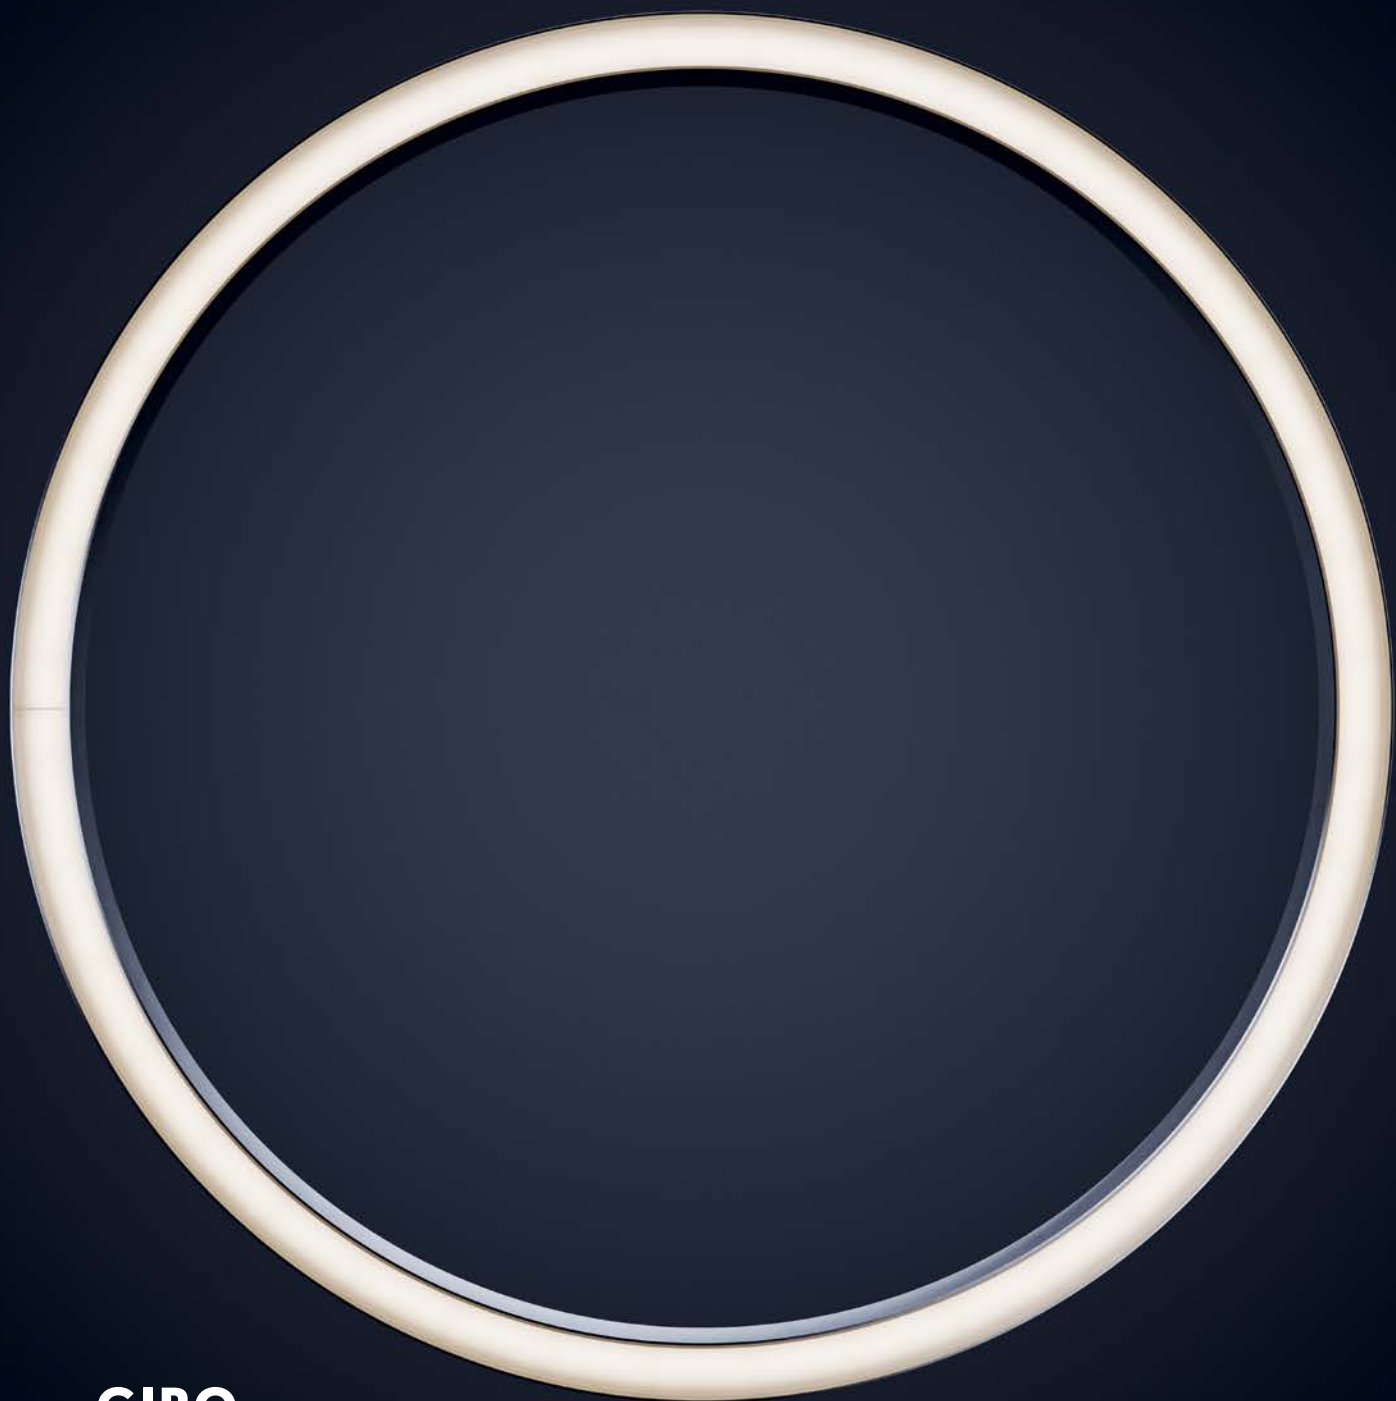

 **REGENT**
LIGHTING

GIRO
Circular Elegance

PEOPLE LIGHT OUR WAY

GIRO

Elegant, innovative, perfect.

With striking elegance, the **GIRO** circular luminaire integrates flawlessly into the clear and simple design language of Regent and amazes with its endless, uninterrupted illuminated circle.

High-quality bent aluminium, precisely processed down to the last detail, forms an impressive frame and support design. The diffuser, made from a round extruded profile, not only produces an uninterrupted, uninterrupted light pattern, but is also manufactured in a particularly resource-efficient way.

The 360° round diffuser drawn in one piece makes it possible to achieve the elegance of uninterrupted light in a resource-saving way.

Perfect diversity

The **GIRO** circular luminaire is available in sizes 750, 1200 and 1500 mm and in the colours black, white, silver, raw brushed aluminium or highly polished aluminium. The Tunable White light colour and housing versions in a colour of your choice are also available for projects.

read the full story:

GIRO

Product range overview

Mounting type
Ceiling mounted or pendant
Luminous flux of luminaire
7'700 - 20'400 lm
Colour temperature
3'000 K, 4'000 K and Tunable White*
Colour rendering
Ra ≥80
Diameter
Ø 750, 1'200 and 1'500 mm
Colours
White, silver, black, unpolished or polished aluminium
Control system
DALI2 or MyLights Remote Casambi*