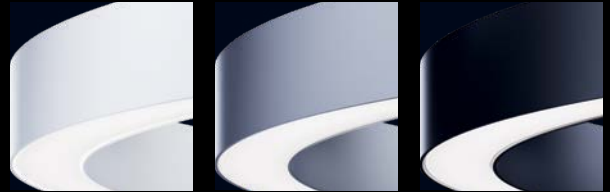

GIRO

Product range overview

Mounting type
Ceiling mounted or pendant
Luminous flux of luminaire
7'700 - 20'400 lm
Colour temperature
3'000 K, 4'000 K and Tunable White*
Colour rendering
Ra ≥80
Diameter
Ø 750, 1'200 and 1'500 mm
Colours
White, silver, black, unpolished or polished aluminium
Control system
DALI2 or MyLights Remote Casambi*

*For projects on request

For more information, please visit www.regent.ch/en/giro
#peoplelightourway

Subject to technical modifications.
Regent assumes no liability for printing errors.