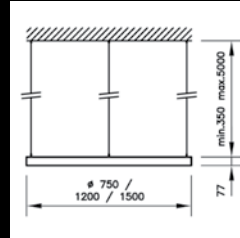

GIRO

Product range overview

Mounting type
Ceiling mounted or pendant
Luminous flux of luminaire
7'700 - 20'400 lm
Colour temperature
3'000 K, 4'000 K and Tunable White*
Colour rendering
Ra ≥80
Diameter
Ø 750, 1'200 and 1'500 mm
Colours
White, silver, black, unpolished or polished aluminium
Control system
DALI2 or MyLights Remote Casambi*

*For projects on request

For more information, please visit www.regent.ch/en/giro
#peoplelightourway