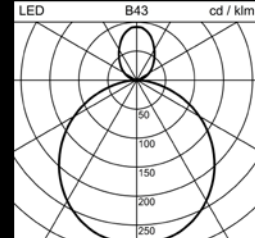

GIRO

Product range overview

Mounting type
Ceiling mounted or pendant
Luminous flux of luminaire
7'700 - 20'400 lm
Colour temperature
3'000 K, 4'000 K and Tunable White*
Colour rendering
Ra ≥80
Diameter
Ø 750, 1'200 and 1'500 mm
Colours
White, silver, black, unpolished or polished aluminium
Control system
DALI2 or MyLights Remote Casambi*

*For projects on request

For more information, please visit www.regent.ch/en/giro
#peoplelightourway