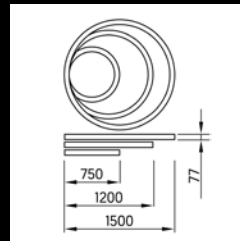

GIRO

Product range overview

Mounting type
Ceiling mounted or pendant
Luminous flux of luminaire
7'700 - 20'400 lm
Colour temperature
3'000 K, 4'000 K and Tunable White*
Colour rendering
Ra ≥80
Diameter
Ø 750, 1'200 and 1'500 mm
Colours
White, silver, black, unpolished or polished aluminium
Control system
DALI2 or MyLights Remote Casambi*

*For projects on request

For more information, please visit www.regent.ch/en/giro
#peoplelightourway