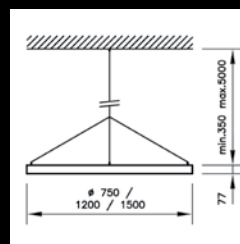

GIRO

Product range overview

Mounting type
Ceiling mounted or pendant
Luminous flux of luminaire
7'700 - 20'400 lm
Colour temperature
3'000 K, 4'000 K and Tunable White*
Colour rendering
Ra ≥80
Diameter
Ø 750, 1'200 and 1'500 mm
Colours
White, silver, black, unpolished or polished aluminium
Control system
DALI2 or MyLights Remote Casambi*

*For projects on request

For more information, please visit www.regent.ch/en/giro
#peoplelightourway