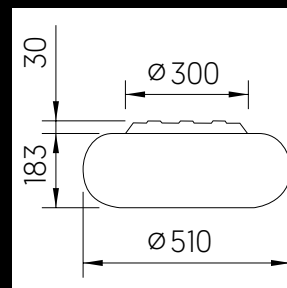

read the full story:

TORUS

Product range overview

	TORUS Ceiling light
Mounting type	
Ceiling mounted / Tube, Rope Pendant*	
Luminous flux of luminaire	
Downlight 1'950 lm & Aura 1'000 lm	
Colour temperature	
3'000 K, 4'000 K	
Colour rendering	
Ra ≥90	
Control	
DALI or MyLights Remote Casambi	
Design	
Ilg Santer Architekten & Licht Kunst Licht AG	