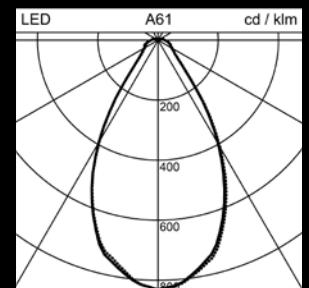

read the full story:

TORUS

Product range overview

	TORUS Ceiling light
Mounting type	
Ceiling mounted / Tube, Rope Pendant*	
Luminous flux of luminaire	
Downlight 1'950 lm & Aura 1'000 lm	
Colour temperature	
3'000 K, 4'000 K	
Colour rendering	
Ra ≥90	
Control	
DALI or MyLights Remote Casambi	
Design	
Ilg Santer Architekten & Licht Kunst Licht AG	