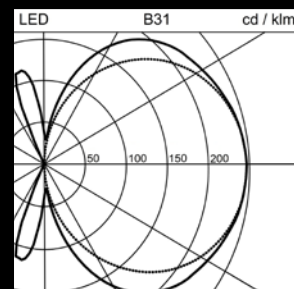

COBRA

Product range overview

COBRA
Ceiling and wall
mounted luminaires

Luminous flux of luminaire
1000 lm/m
Colour temperature
3000 K, 4000 K
Colour rendering
Ra ≥80
Colours
Black, white
Control
DALI2
Design
Samantha and John Ritschl-Lassoudry

For more information, please visit www.regent.ch/en/cobra
#peoplelightourway

Subject to technical modifications.
Regent assumes no liability for printing errors.