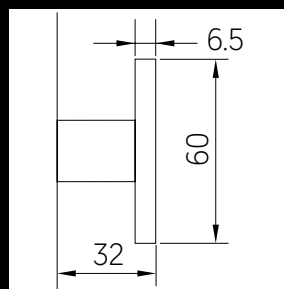

COBRA

Product range overview

COBRA
Ceiling and wall
mounted luminaires

Luminous flux of luminaire
1000 lm/m
Colour temperature
3000 K, 4000 K
Colour rendering
Ra ≥80
Colours
Black, white
Control
DALI2
Design
Samantha and John Ritschl-Lassoudry

For more information, please visit www.regent.ch/en/cobra
#peoplelightourway

Subject to technical modifications.
Regent assumes no liability for printing errors.